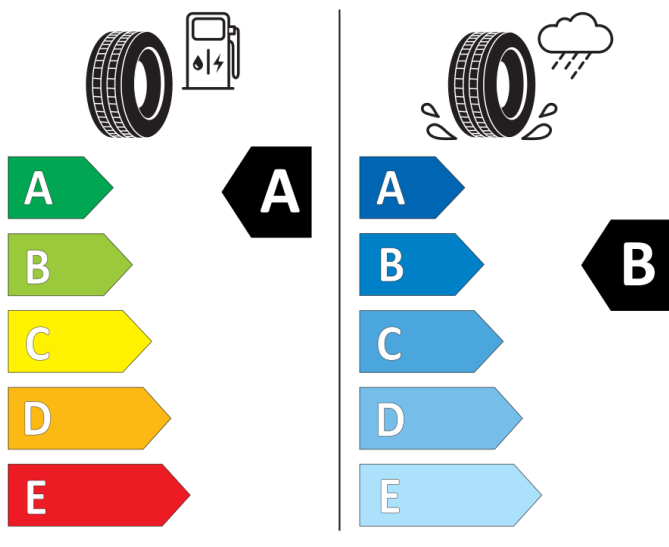

GOOD YEAR

546793

205/60R16 92 V

Cl

2020/740

BRIDGESTONE

13950

205/60 R16 92 V

Cl

2020/740

Continental

0358154

205/60 R 16 92 V

Cl

2020/740