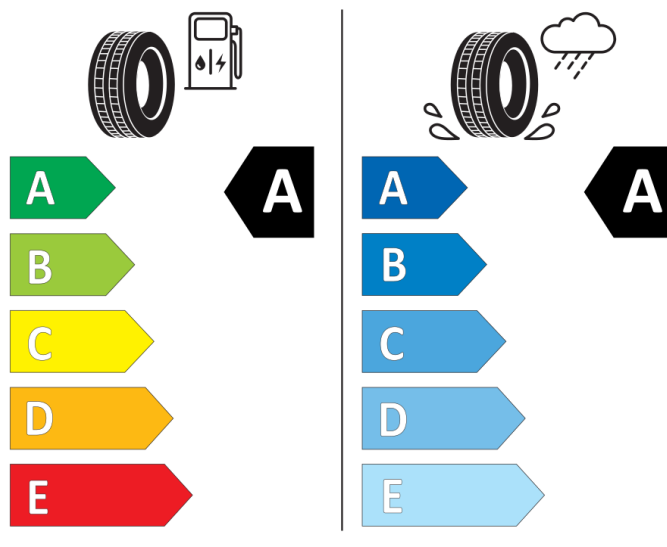

GOOD YEAR

546793

205/60R16 92 V

Cl

2020/740

BRIDGESTONE

13950

205/60 R16 92 V

Cl

2020/740

Continental

0358154

205/60 R 16 92 V

Cl

2020/740